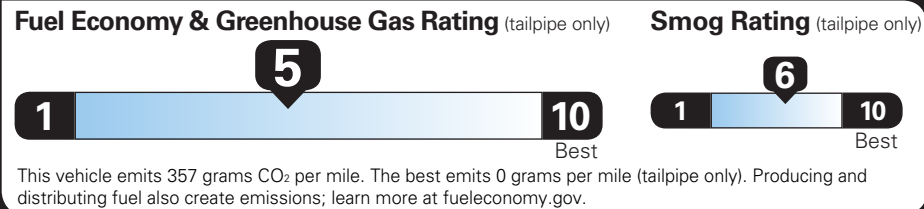

TOTAL VEHICLE PRICE* \$46,419.00

EPA DOT Fuel Economy and Environment

Gasoline Vehicle

You spend **\$4,000** more in fuel costs over 5 years compared to the average new vehicle.

G A Q

Annual fuel cost **\$2,500**