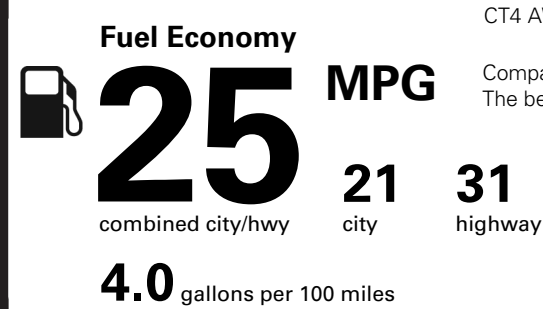

TOTAL VEHICLE PRICE* \$46,419.00

EPA DOT Fuel Economy and Environment

Gasoline Vehicle

You spend **\$4,000** more in fuel costs over 5 years compared to the average new vehicle.

G A Q

Annual fuel cost **\$2,500**