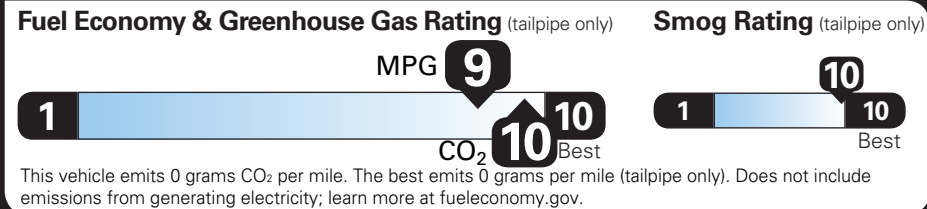

Actual results will vary for many reasons, including driving conditions and how you drive and maintain your vehicle. The average new vehicle gets 29 MPG and costs $8,500 to fuel over 5 years. Cost estimates are based on 15,000 miles per year at $0.17 per kW-hr. MPGe is miles per gasoline gallon equivalent. Vehicle emissions are a significant cause of climate change and smog.

fuel economy.gov

Calculate personalized estimates and compare vehicles

GOVERNMENT 5-STAR SAFETY RATINGS

This vehicle has not been rated by the government for overall vehicle score, frontal crash, side crash or rollover risk.

Source: National Highway Traffic Safety Administration (NHTSA)
www.safercar.gov or 1-888-327-4236

PARTS CONTENT INFORMATION

FOR VEHICLES IN THIS CARLINE:
U.S./CANADIAN PARTS CONTENT: 43%
MAJOR SOURCES OF FOREIGN PARTS CONTENT: CHINA 18%
KOREA 17%

NOTE: PARTS CONTENT DOES NOT INCLUDE FINAL ASSEMBLY, DISTRIBUTION, OR OTHER NON-PARTS COSTS.

FOR THIS VEHICLE:
FINAL ASSEMBLY POINT: RAMOS ARIZPE, CZ MEXICO
COUNTRY OF ORIGIN: ENGINE (MOTOR): KOREA
TRANSMISSION (ELECTRIC DRIVE UNIT): CHINA

This label has been applied pursuant to Federal law - Do not remove prior to delivery to the ultimate purchaser. *Includes Manufacturer's Recommended Pre-Delivery Service. Does not include dealer installed options and accessories not listed above, local taxes or license fees.

© 2009 General Motors LLC
GMLBL_PROD_0043 - 10/23/2023

Better drives start with OnStar®
Activate today

Learn more at onstar.com, or scan the QR code
onstar.com/privacy

ORDER NO FNGJ43 SALES CODE E
SALES MODEL CODE 6MP26
DEALER NO 39266
FINAL ASSEMBLY:
RAMOS ARIZPE, CZ MEXICO

VIN 3GYK3BM59TS117701 REISSUE

DEALER TO WHOM DELIVERED
BRAVO CADILLAC
6555 MONTANA AVE
EL PASO, TX 79925-2128