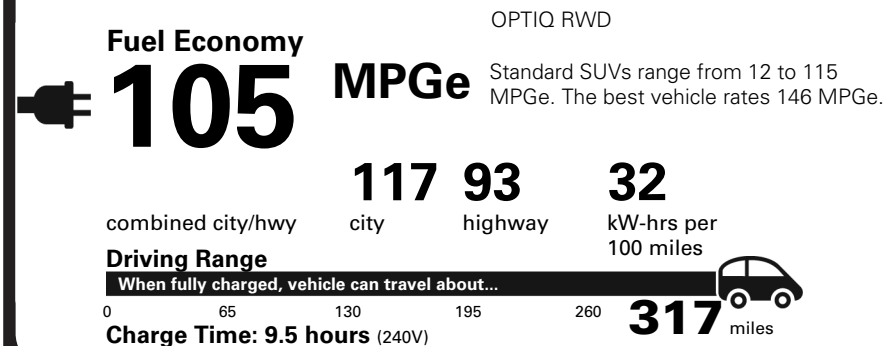

MANUFACTURER'S SUGGESTED RETAIL PRICE

STANDARD VEHICLE PRICE \$50,900.00

OPTIONS & PRICING

OPTIONS INSTALLED BY THE MANUFACTURER (MAY REPLACE STANDARD EQUIPMENT SHOWN)

COASTAL BLUE METALLIC	625.00
BLACK ROOF	600.00
3 YEARS SIRIUSXM (NON-TRANSFERABLE)	299.00
CARGO NET (DEALER INSTALLED)	95.00
TOTAL OPTIONS	\$1,619.00

Visit us at www.cadillac.com

TOTAL VEHICLE & OPTIONS	\$52,519.00
DESTINATION CHARGE	1,495.00

TOTAL VEHICLE PRICE* \$54,014.00

EPA DOT Fuel Economy and Environment

Electric Vehicle

You save \$4,500
in fuel costs over 5 years compared to the average new vehicle.